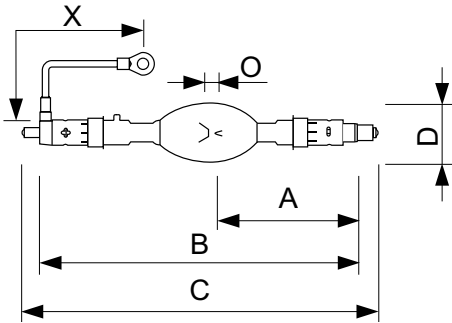

Product data

General Information	
Operating Position	P15 [Parallel +/-15D or Horizontal(HOR)]
Main Application	Cinema
Nominal Lifetime (Nom)	1500 h
Magnet	-

Operating and Electrical	
Power (Rated) (Nom)	3000 W
Lamp Current Span	60/100 A
Lamp Current (Nom)	90 A
Voltage (Nom)	30 V

Product Data	
Full product code	872790085638500
Order product name	XDC 3000 B
EAN/UPC - Product	8727900856385
Order code	928415206301
Numerator - Quantity Per Pack	1
Numerator - Packs per outer box	1
Material Nr. (12NC)	928415206301
Net Weight (Piece)	0.625 kg

Barco digital cinema projectors

Dimensional drawing

Product	O	D	X	B	C	A
XDC 3000 B	4.4 mm	55 mm	132 mm	294 mm	341 mm	123 mm

LTIX XDC 3000W B