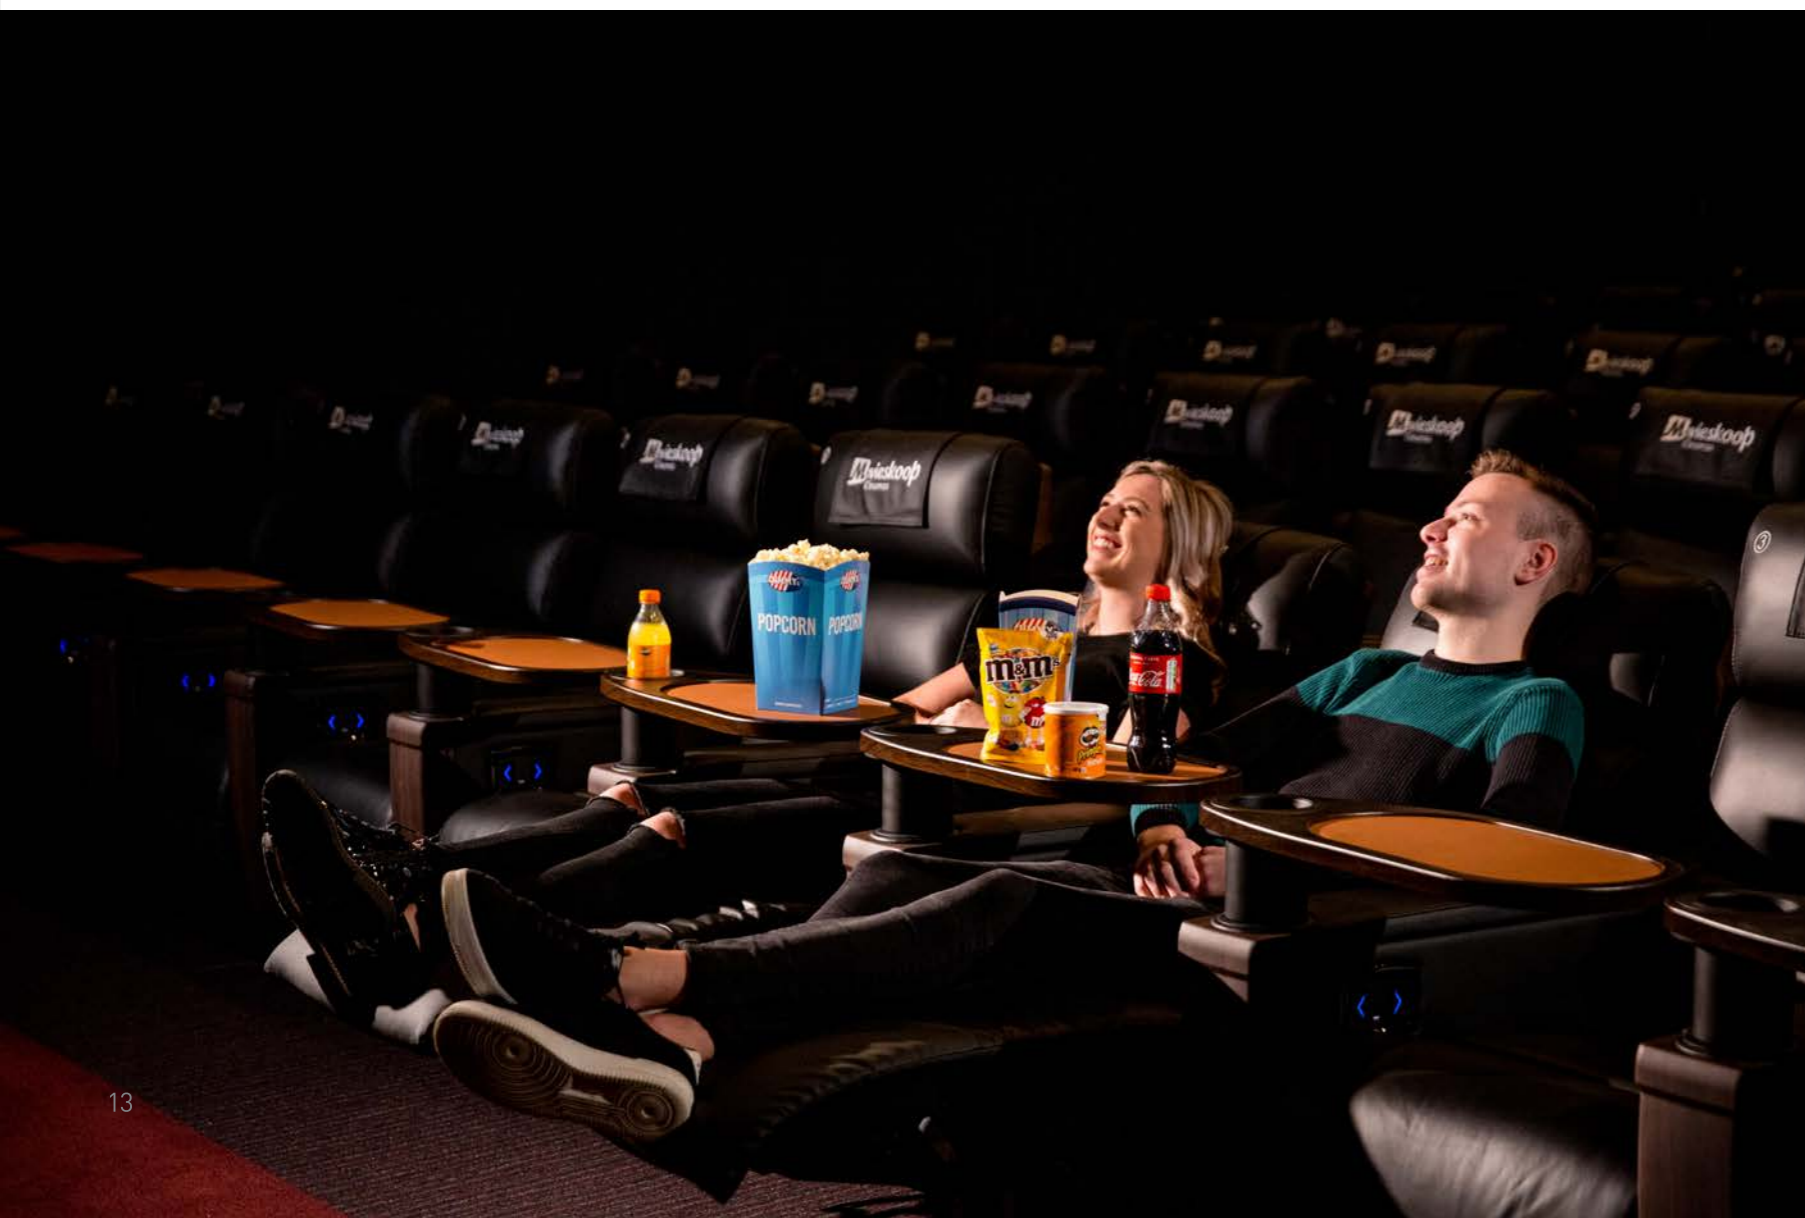

MILLENNIUM COLLECTION

Millennium features a high function design that creates the perfect angle for full-body relaxation. Recline the seat and the powered-adjustable headrest, you can enjoy the ideal weight distribution which helps optimize blood circulation and reduce pressure on the neck, back and legs with perfect sightline.

The foldable privacy defender provides a cost-effective solution to all VIP movie theatres by quickly cordoning a private safe areas for all movie goers.