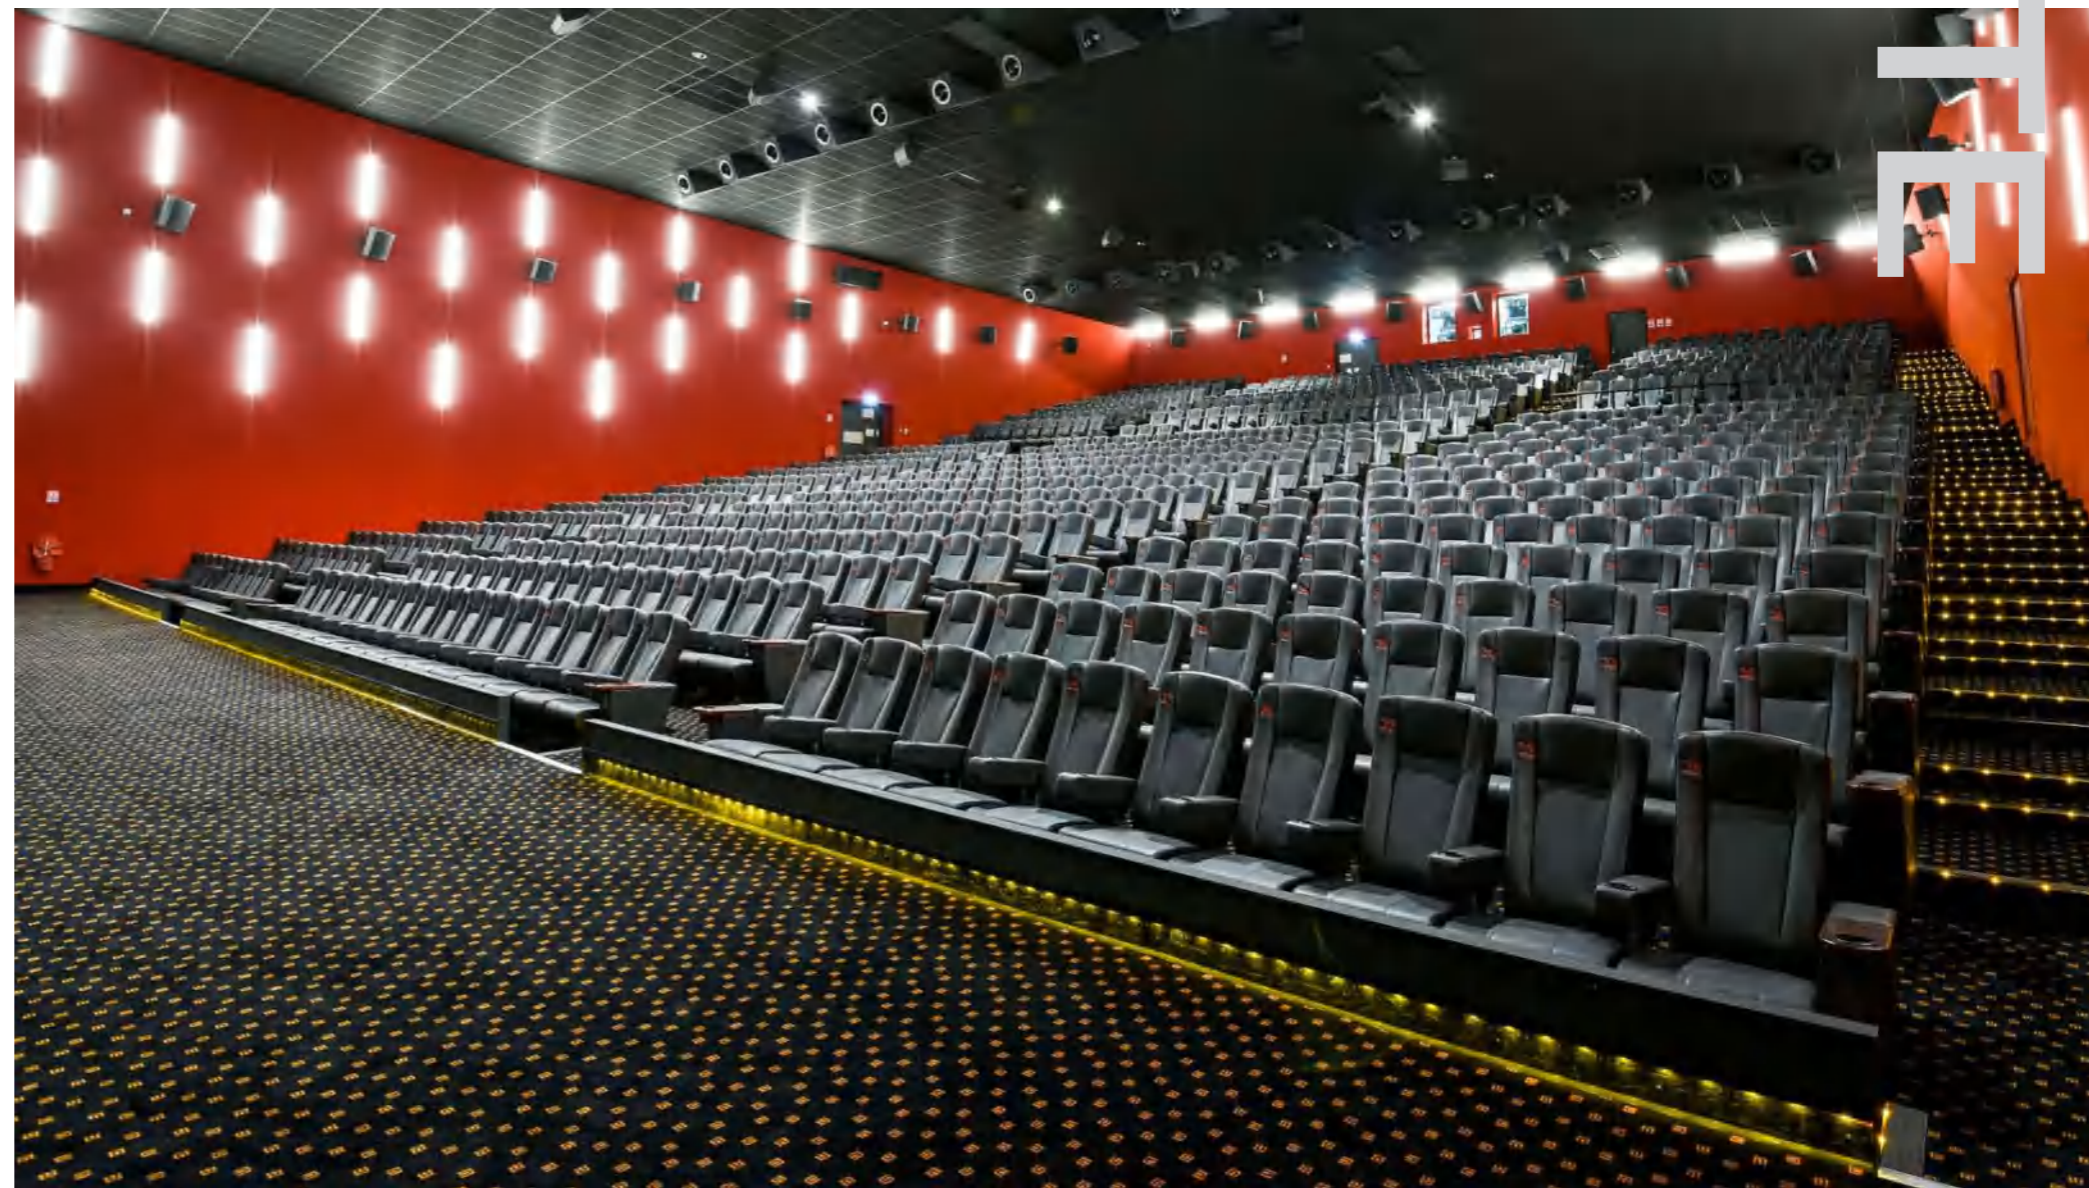

ULTIMATE rocker makes your movie-watching completely memorable. It offers proven standards of comfort and a unique plush empire-style quality. The American-made bushing ensures a smooth rocker motion which requires the least effort to adjust to your desired position.