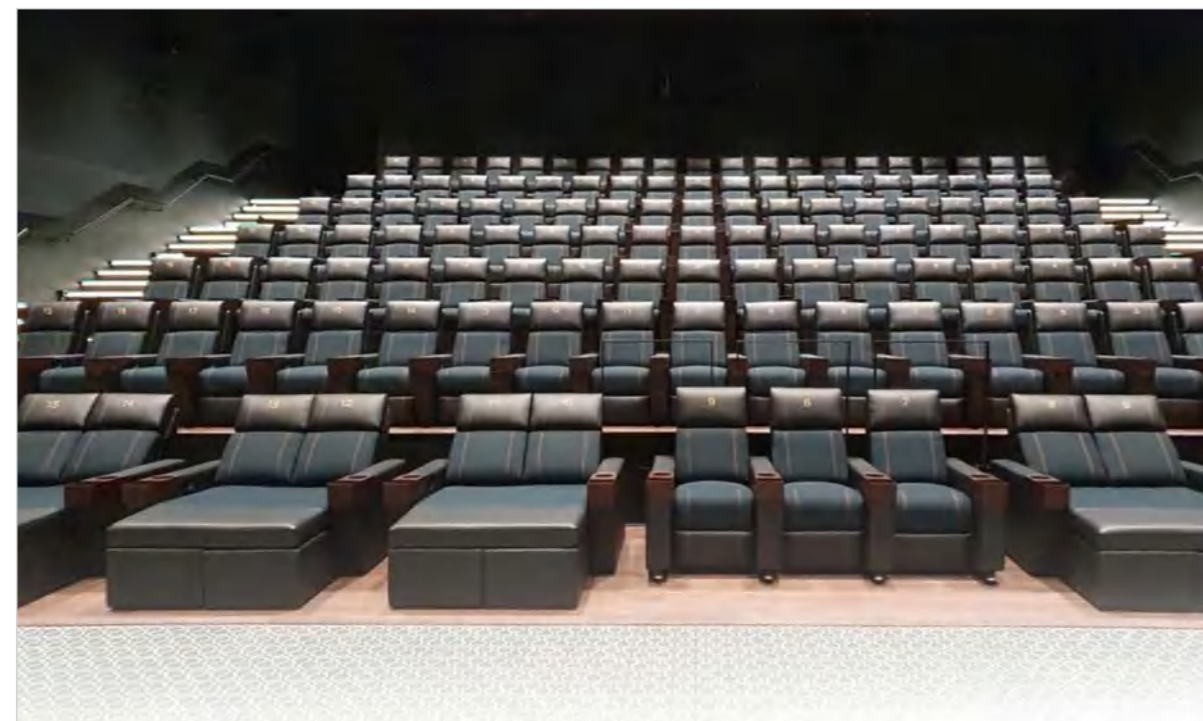

DINO

Designed especially for Home VIP cinema and Public VIP cinema, our Dino Power Sofa Bed will undoubtedly take your movie viewing experience to a new level altogether. The extraordinary seating comfort offered by Dino can be attributed to its ultra-supportive foam, adjustable headrest and leg-rest design.

DINO POWER SOFA BED LS-B865