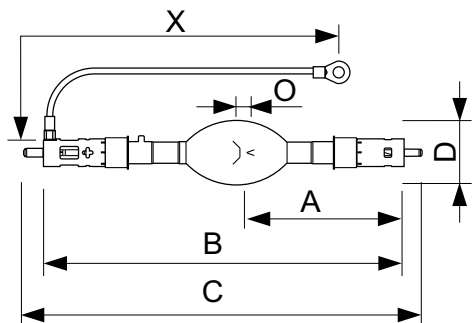

Product data

General Information	
Operating Position	P15 [Parallel +/-15D or Horizontal(HOR)]
Main Application	Cinema
Nominal Lifetime (Nom)	600 h
Magnet	Horizontal required

Operating and Electrical	
Power (Rated) (Nom)	6000 W
Lamp Current Span	140/175 A
Lamp Current (Nom)	170 A
Voltage (Nom)	35 V

Product Data	
Full product code	872790085635400
Order product name	XDC 6000 TA
EAN/UPC - Product	8727900856354
Order code	928414906301
Numerator - Quantity Per Pack	1
Numerator - Packs per outer box	1
Material Nr. (12NC)	928414906301
Net Weight (Piece)	1.140 kg

Other digital cinema projectors

Dimensional drawing

Product	O	D	X	B	C	A
XDC 6000 TA	7.0 mm	70 mm	400 mm	391 mm	433 mm	170.5 mm

LTIX XDC 6000W TA